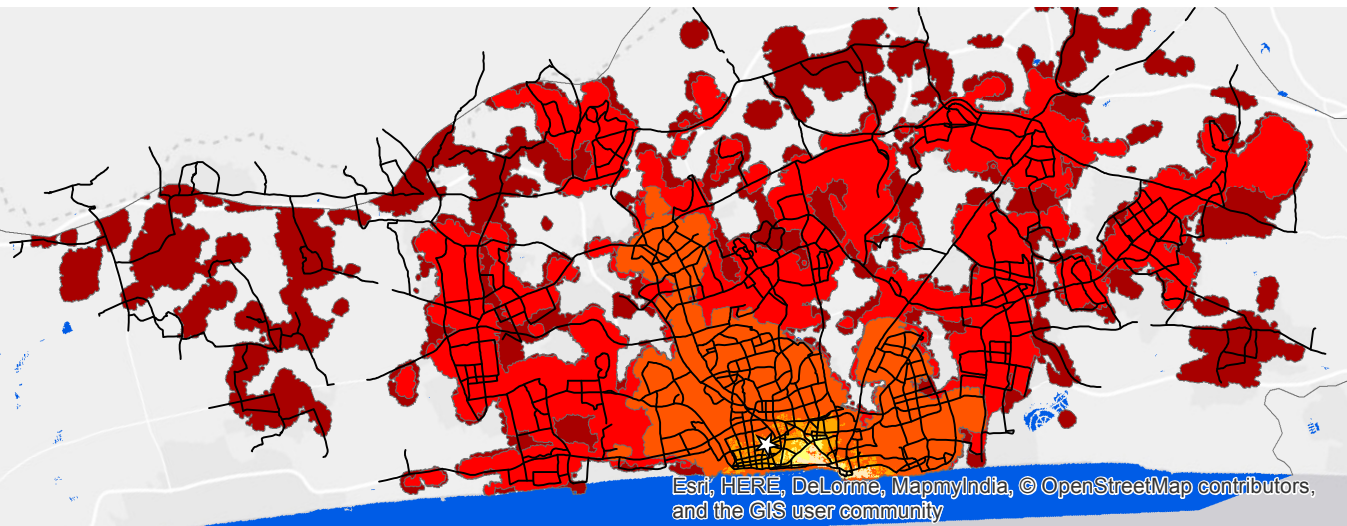

1917

1929

1956

1987

2000

2014

Esri, HERE, DeLorme, MapmyIndia, © OpenStreetMap contributors, and the GIS user community

Tel Aviv, Israel
1917-2014

- 1917
- 1929
- 1956

- 1987
- 2000
- 2014

Arterial Roads

- ★ CBD
- Study area
- Water
- No data